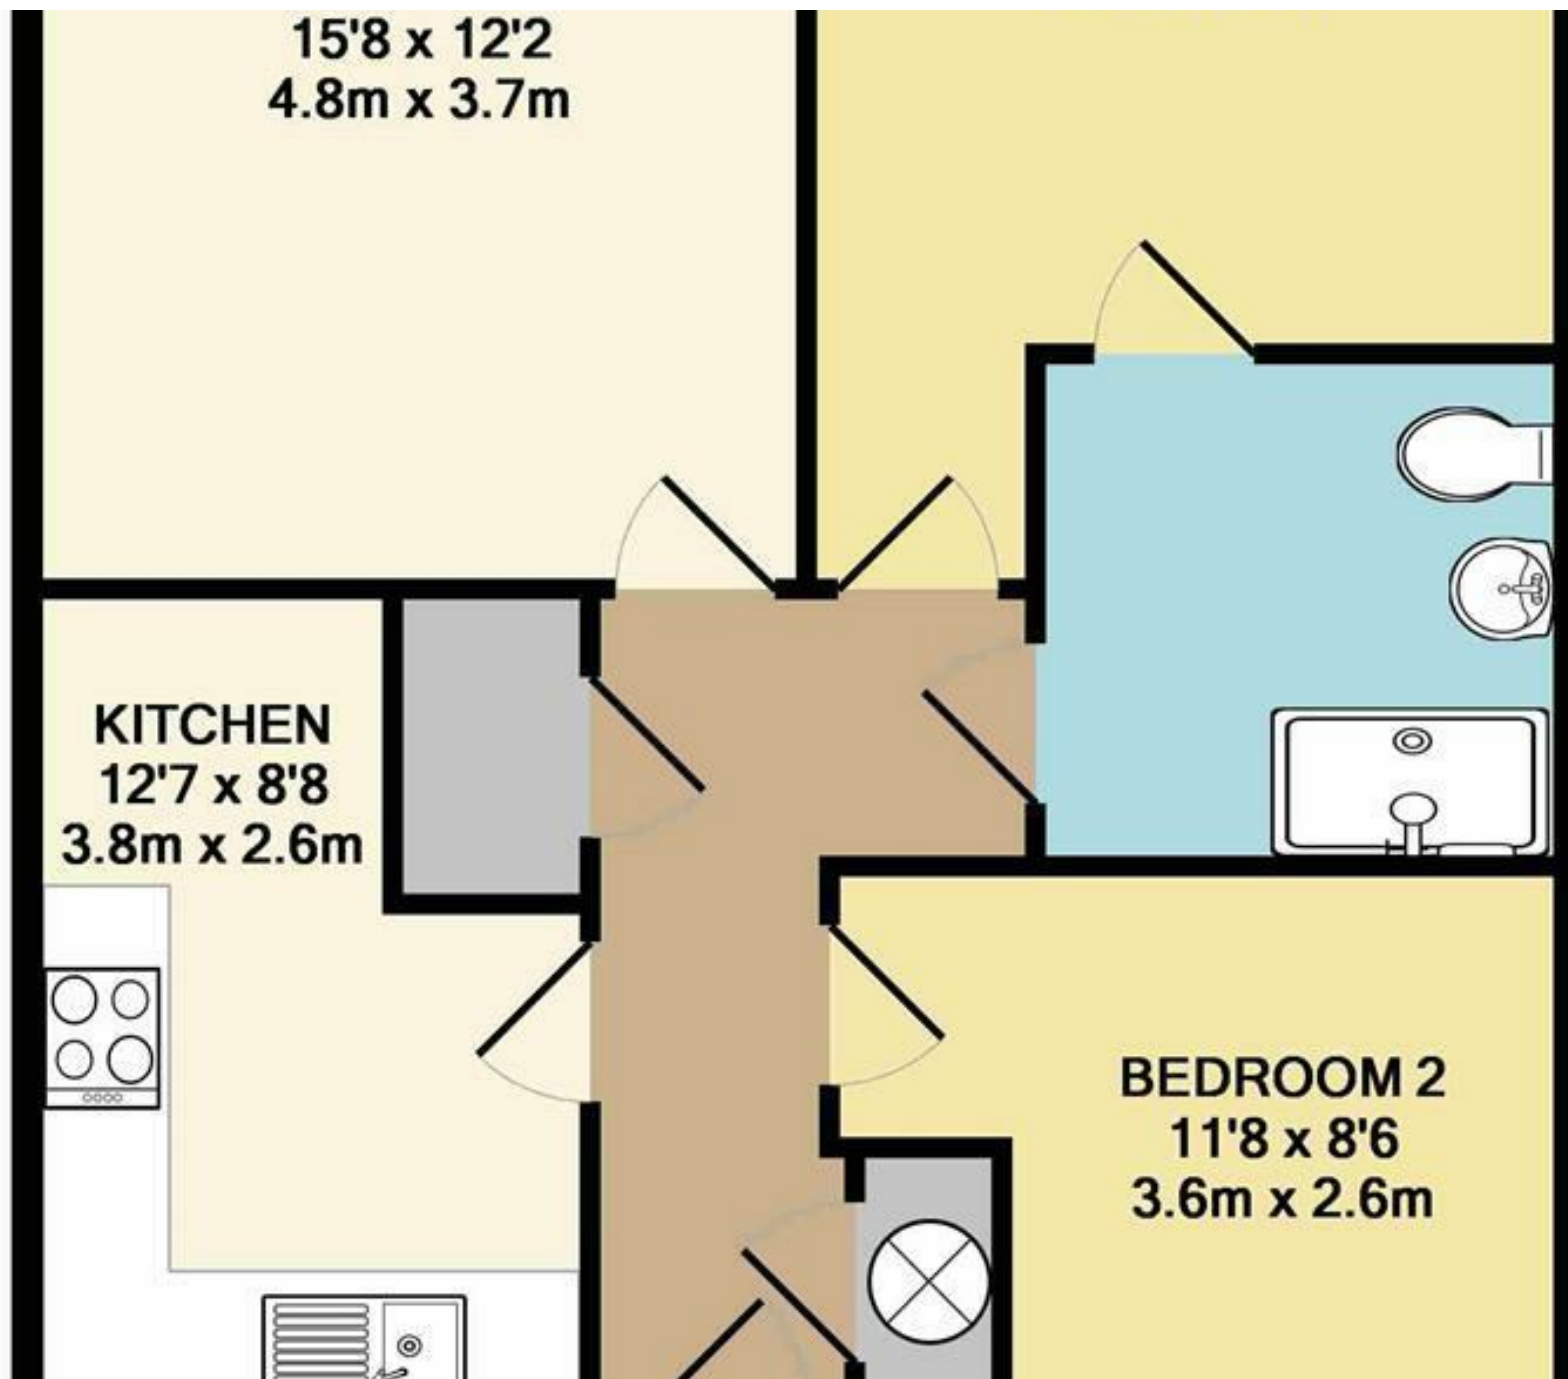

Let's talk

01603 660000

sales@abbotfox.co.uk

@abbotfox

EPC RATING -

Disclaimer – In accordance with the Property Misdescriptions Act, the company abbotFox gives notice that all descriptions, references to condition, necessary permissions for use and other details are given in good faith and believed to be correct, but any purchaser should not rely on them as statements of fact, and must satisfy themselves by inspection or other means, as to their accuracy.